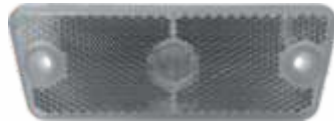

115x42mm.
LED BIVOLT
C/ CONECTOR

CR

LANTERNA LATERAL
LIBRELATO

BRA858670301

L.D.

BRA858671301

L.E.

P